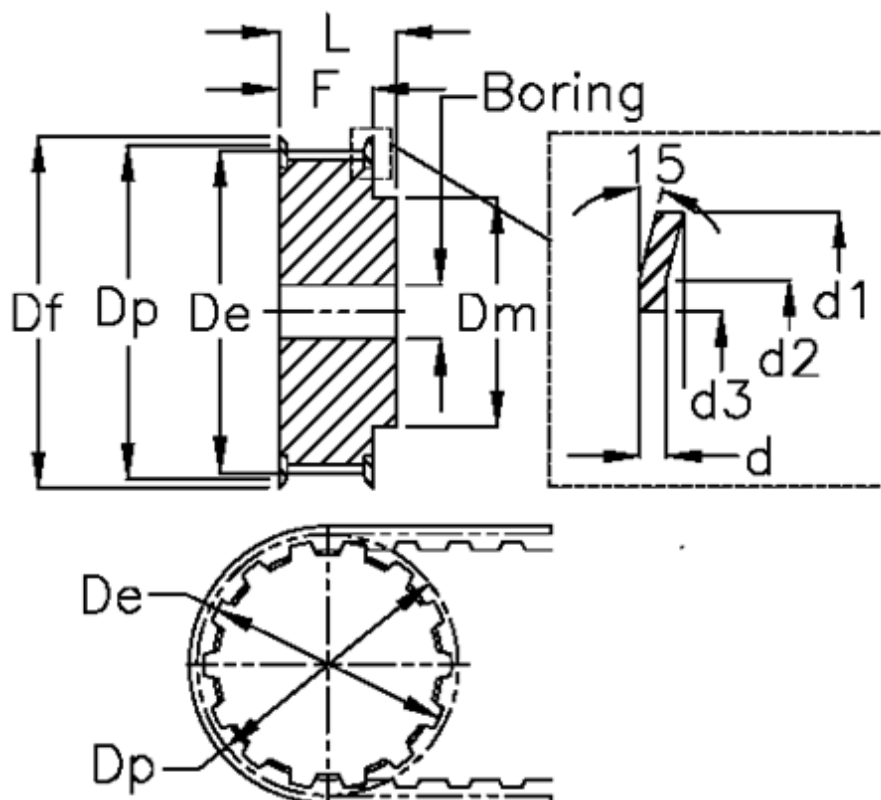

Article number: 60415136012

Description: Timing Belt Pulley 36 T5 12/2

Measures

| | | |
|----------------------|--------------|---------|
| Belt width = - 25 mm | Dp | = 19.25 |
| d = 1 | F | = 30 |
| d1 = 23 | Flange type | = F07 |
| d2 = 18 | L | = 36 |
| d3 = 12.5 | Pre-drilled | = 4 |
| De = 18.25 | Tooth number | = 12 |
| Df = 23 | Type | = T5 |
| Dm = 11 | Weight | = 0.031 |